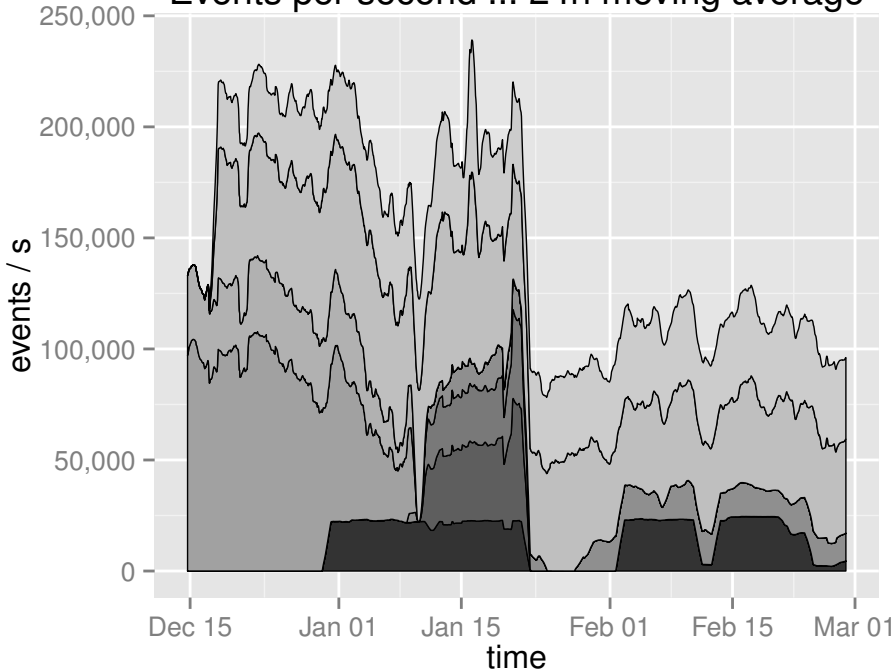

# Events per second ... 24h moving average

**datasource**